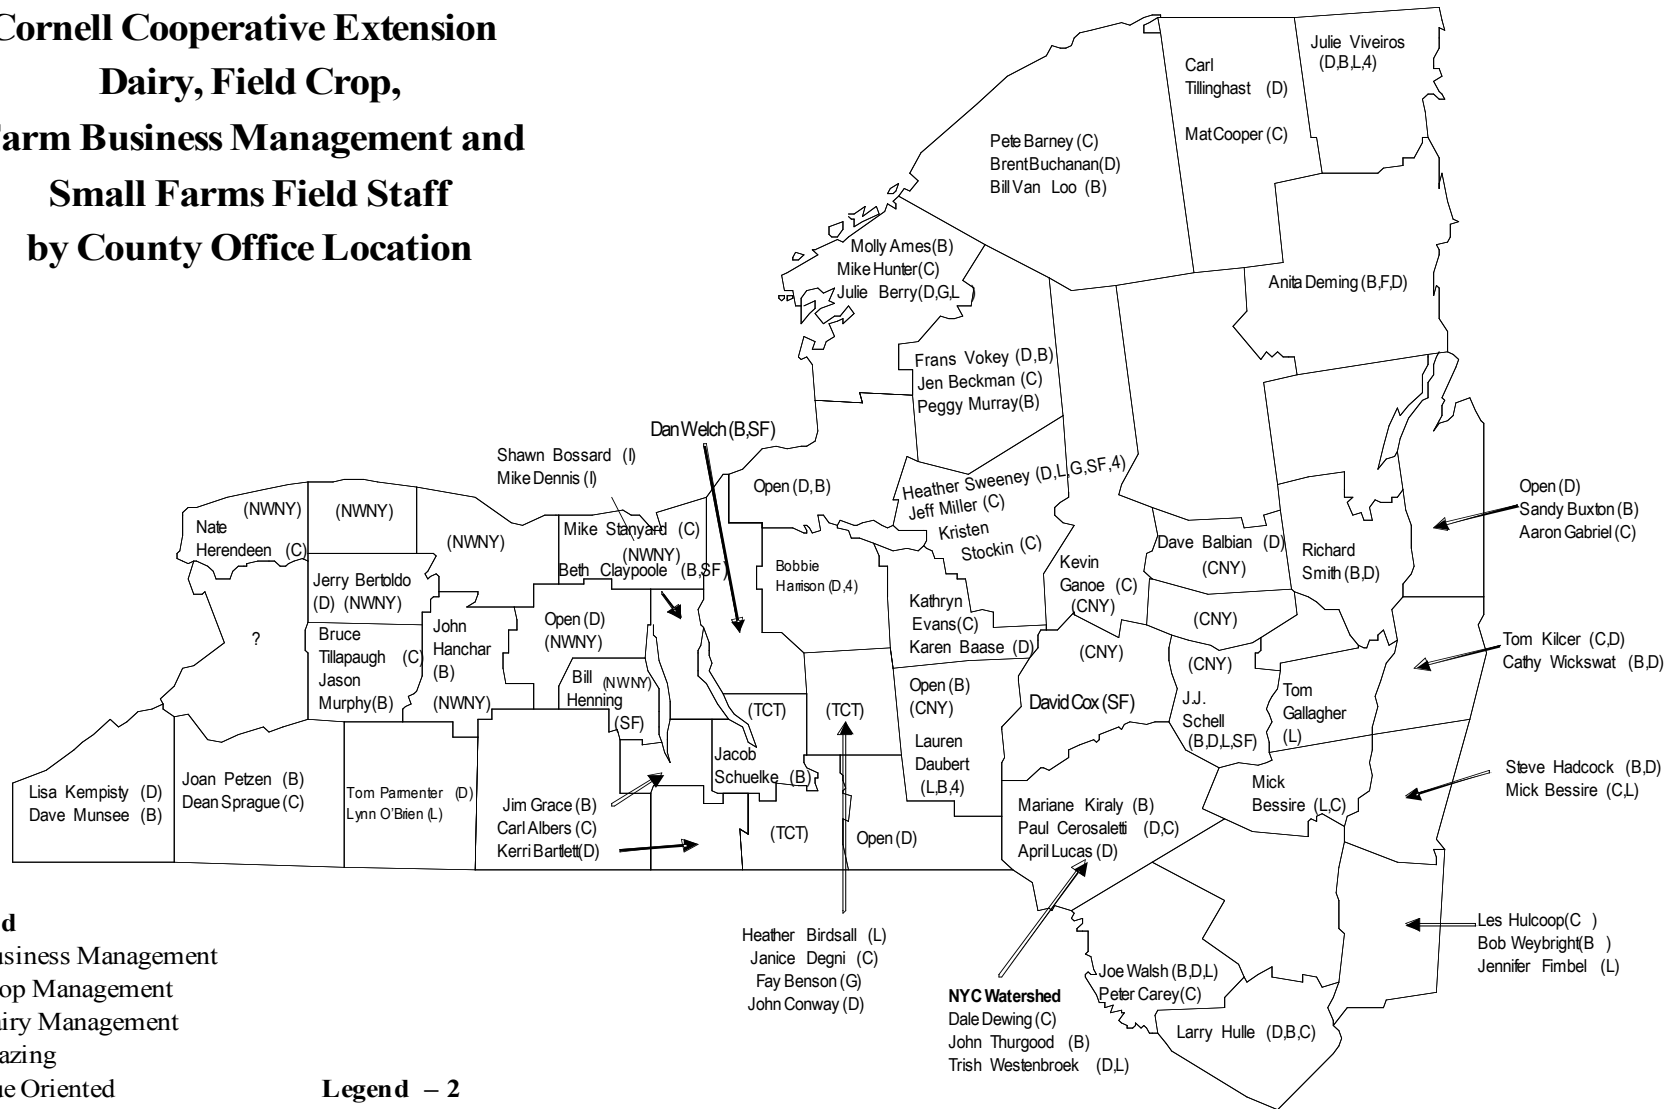

Cornell Cooperative Extension Dairy, Field Crop, Farm Business Management and Small Farms Field Staff by County Office Location

Legend

- (B) Business Management
- (C) Crop Management
- (D) Dairy Management
- (G) Grazing
- (I) Issue Oriented
- (L) Livestock Management
- (SF) Small Farms
- (4) 4H Responsibility

Legend - 2

- (NWN) Northwest New York Reg. Team
- (CNY) Central New York Reg. Team
- (TCT) Tompkins, Cortland, Tioga Reg. Team

Updated June 22, 2005